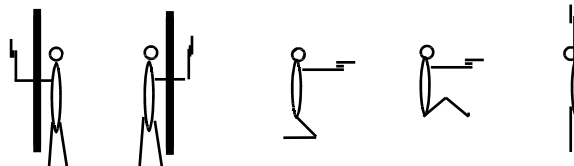

5 Shots each target

MAKE SAFE, SCORE & PATCH

25 YARDS (22.85 Metres)

15 Shots

6 Seconds - 5 shots clear of barricade

3 Shots standing target 1

2 Shots standing target 2