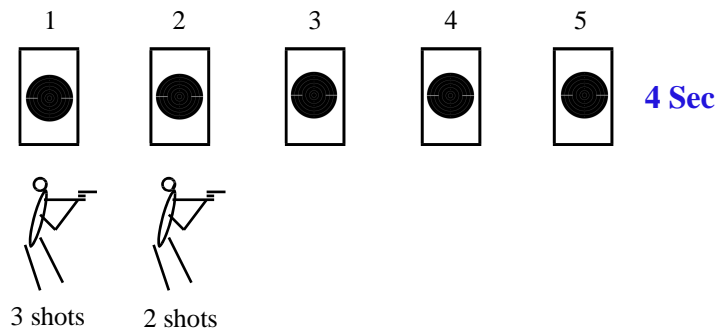

**SHORT BARREL PISTOL  
— COURSE OF FIRE —**

**10 YARDS (9.14 Metres)**

**15 shots**

**4 Seconds (1 or 2 handed)**

**4 Shots standing target 5**

**5 Seconds**

**5 Shots standing weak hand unsupported target 4**

**4 Seconds - 5 Shots (1 or 2 handed)**

**3 Shots target 1**

**2 Shots target 2**

**— MAKE SAFE, SCORE & PATCH —**

**7 YARDS (6.40 Metres)**

**10 Shots**

**25 Seconds**

**5 Shots crouch position target 1**