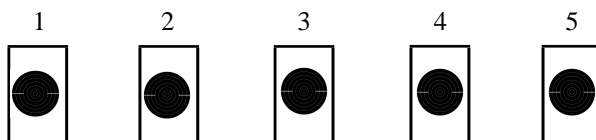

## MAKE SAFE, SCORE & PATCH

25 YARDS (22.85 Metres)

*15 Shots*

*6 Seconds* - 5 shots clear of barricade

3 Shots standing target 1

2 Shots standing target 2

6 Sec

3 Shots

2 Shots

*6 Seconds* - 5 shots clear of barricade

1 Shot standing target 2

2 Shots standing target 3

2 Shots standing target 4

6 Sec

1 Shot

2 Shots