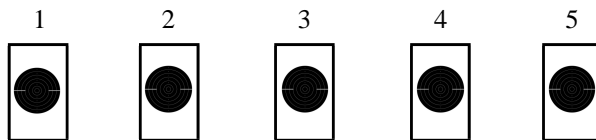

## MAKE SAFE, SCORE & PATCH

25 YARDS (22.85 Metres)

*15 Shots*

*6 Seconds* - 5 shots clear of barricade

3 Shots standing target 1

2 Shots standing target 2

6 Sec

3 Shots

2 Shots

*6 Seconds* - 5 shots clear of barricade

1 Shot standing target 2

2 Shots standing target 3

2 Shots standing target 4

6 Sec

1 Shot

2 Shots