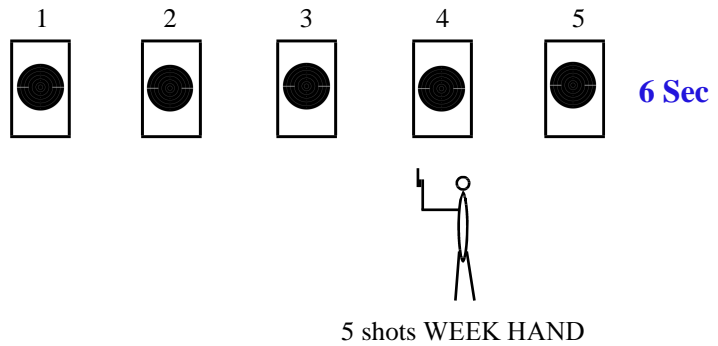

**SHORT BARREL PISTOL  
— COURSE OF FIRE —**

**10 YARDS (9.14 Metres)**

**15 shots**

**4 Seconds (1 or 2 handed)**

**4 Shots standing target 5**

**5 Seconds**

**5 Shots standing weak hand unsupported target 4**

**4 Seconds - 5 Shots (1 or 2 handed)**

**3 Shots target 1**

**2 Shots target 2**

**— MAKE SAFE, SCORE & PATCH —**

**7 YARDS (6.40 Metres)**

**10 Shots**

**25 Seconds**

**5 Shots crouch position target 1**