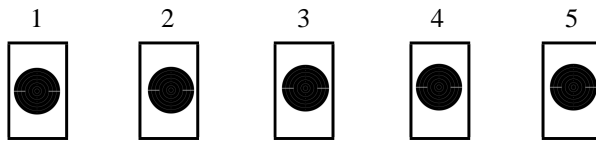

SHORT BARREL PISTOL — COURSE OF FIRE —

One or two handed

25 YARDS (22.85 Metres)

25 shots

3 min 30 seconds

5 Shots Prone on 5

5 Shots Sitting on 4

5 Shots Kneeling on 3

5 Shots standing right side barricade on 2

5 Shots standing left side barricade on 1

210 Sec

5 Shots each target

MAKE SAFE, SCORE & PATCH

25 YARDS (22.85 Metres)

15 Shots

6 Seconds - 5 shots clear of barricade

3 Shots standing target 1

2 Shots standing target 2

6 Sec

3 Shots

2 Shots

6 Seconds - 5 shots clear of barricade

1 Shot standing target 2

2 Shots standing target 3

2 Shots standing target 4

6 Sec

1 Shot

2 Shots

2 Shots

3 Seconds facing / 7 Seconds away

Rapid Stage

5 X 1 Shot target 5

3sec face

7sec away

5 Shots

— MAKE SAFE, SCORE & PATCH —