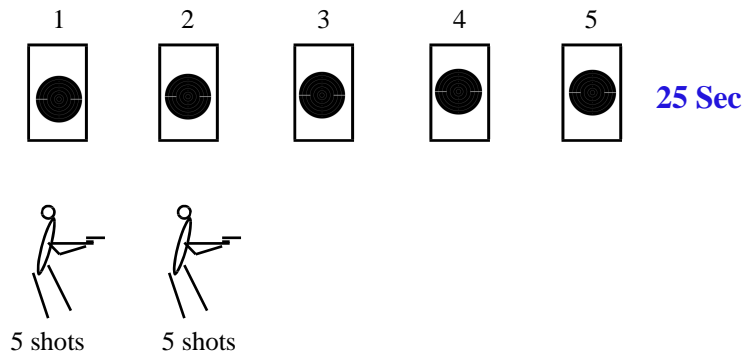

**SHORT BARREL PISTOL  
— COURSE OF FIRE —**

**10 YARDS (9.14 Metres)**

**15 shots**

**4 Seconds (1 or 2 handed)**

**4 Shots standing target 5**

**5 Seconds**

**5 Shots standing weak hand unsupported target 4**

**4 Seconds - 5 Shots (1 or 2 handed)**

**3 Shots target 1**

**2 Shots target 2**

**— MAKE SAFE, SCORE & PATCH —**

**7 YARDS (6.40 Metres)**

**10 Shots**

**25 Seconds**

**5 Shots crouch position target 1**

**5 Shots crouch position target 2**

**PISTOL BELOW SHOULDER LEVEL**

**— MAKE SAFE, SCORE & PATCH —**