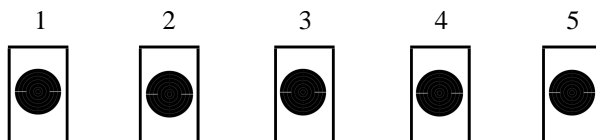

## MAKE SAFE, SCORE & PATCH

25 YARDS (22.85 Metres)

*15 Shots*

*6 Seconds* - 5 shots clear of barricade

3 Shots standing target 1

2 Shots standing target 2

6 Sec

3 Shots

2 Shots

*6 Seconds* - 5 shots clear of barricade

1 Shot standing target 2

2 Shots standing target 3

2 Shots standing target 4

6 Sec

1 Shot

2 Shots

2 Shots

*3 Seconds facing / 7 Seconds away*

*Rapid Stage*

5 X 1 Shot target 5

3sec face

7sec away

5 Shots

— MAKE SAFE, SCORE & PATCH —