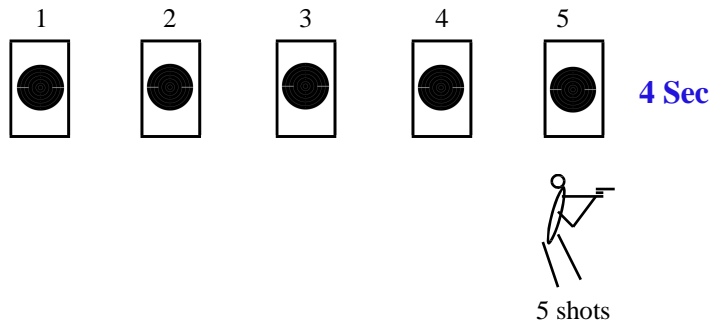

2 Shots

*3 Seconds facing / 7 Seconds away*

*Rapid Stage*

5 X 1 Shot target 5

3sec face

7sec away

5 Shots

— MAKE SAFE, SCORE & PATCH —

**SHORT BARREL PISTOL  
— COURSE OF FIRE —**

**10 YARDS (9.14 Metres)**

**15 shots**

**4 Seconds (1 or 2 handed)**

**4 Shots standing target 5**

**5 Seconds**

**5 Shots standing weak hand unsupported target 4**